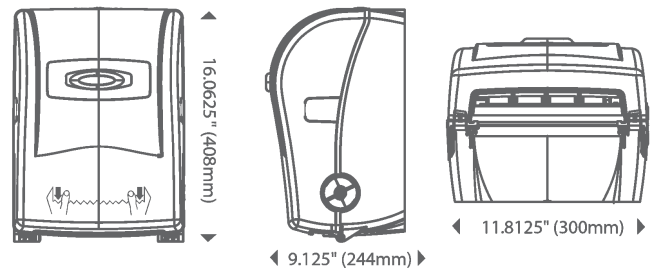

Costa Lambrianos (Pty) Ltd

WHITE PLASTIC AUTO CUT PAPER TOWEL DISPENSER

Model Number: HP-HT-0062

Features & Specifications:

Weight in Box: 3.4kg Capacity: 1 full roll + stub roll

Width: 190-210mm max Diameter: 216mm max

Core Size: Roll holders of various sizes & property options available

White Plastic Auto Cut Paper Towel Dispenser

Automatic mechanical cutting provides effortless hands-free dispensing with low pull force and fewer tab-outs.