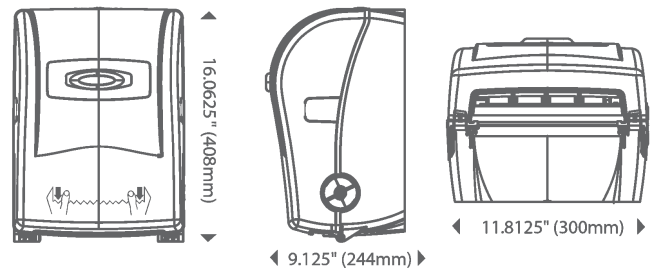

Costa Lambrianos (Pty) Ltd

SMOKEY PLASTIC AUTO CUT PAPER TOWEL DISPENSER

Model Number: HP-HT-0063

Features & Specifications:

Weight in Box: 3.4kg Capacity: 1 full roll + stub roll

Width: 190-210mm max Diameter: 216mm max

Core Size: Roll holders of various sizes & property options available

Smokey Plastic Auto Cut Paper Towel Dispenser

Automatic mechanical cutting provides effortless hands-free dispensing with low pull force and fewer tab-outs.